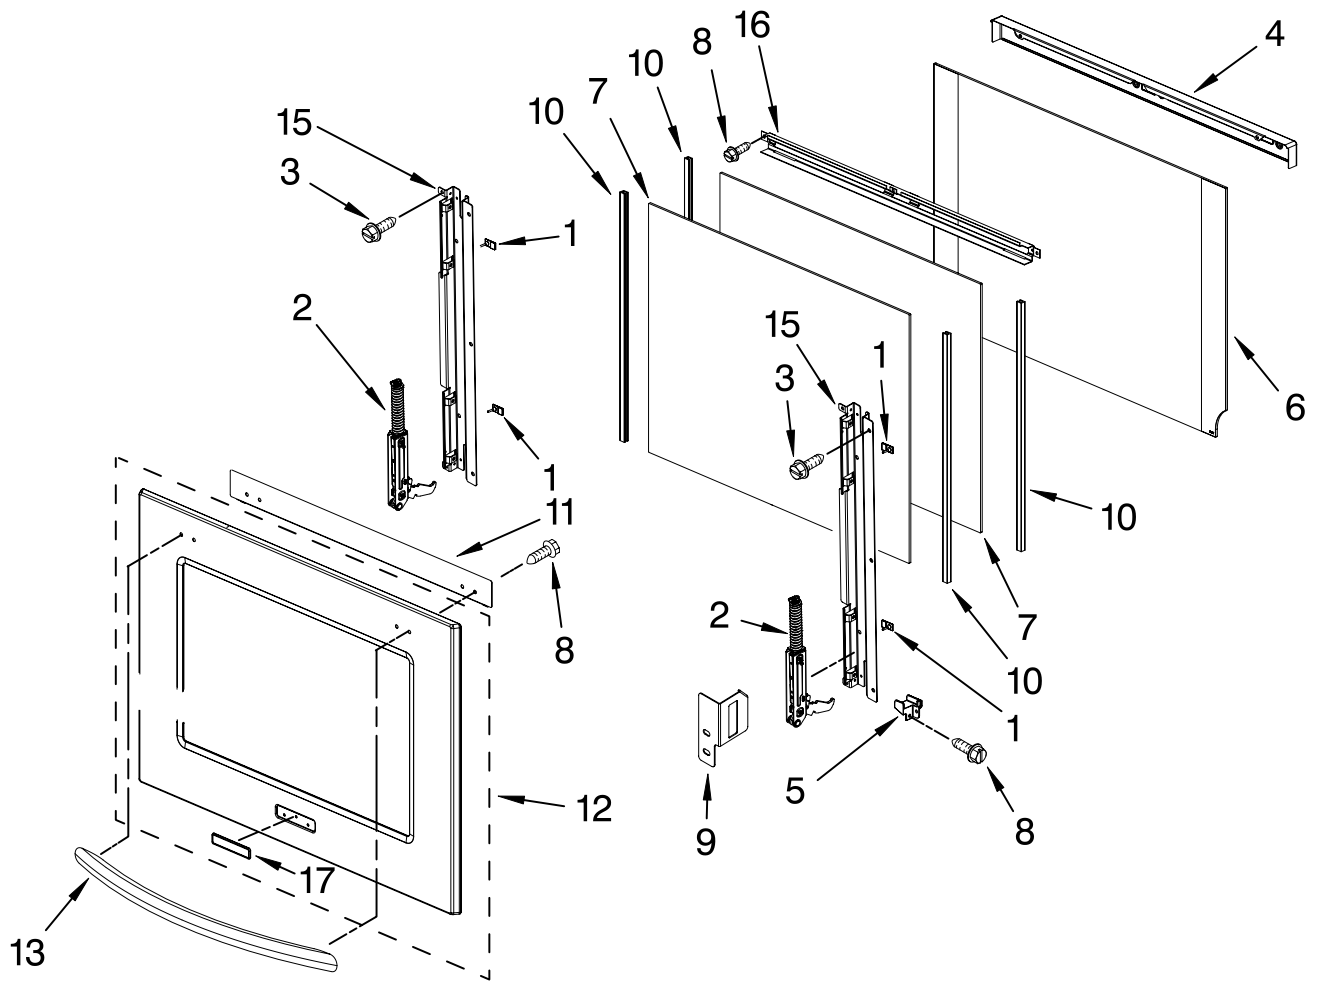

OVEN DOOR PARTS

For Models:KEBS277SSS03

(Stainless)

Illus. No.	Part No.	DESCRIPTION
1	8304522	Bumper, Door
2	W10174288	Hinge, Door (2)
3	3196183	Screw
4	8304580BL	Vent, Door Top
5	8304377	Bracket, Door Right
	8304378	Left
6	8303738BL	Door Liner

Illus. No.	Part No.	DESCRIPTION
7	8303732	Glass, Inner
8	4449743	Screw
9	W10137044	Cover, Hinge Right
	W10137043	Left
10	8304523	Seal
11	8304361BL	Bracket, Handle

Illus. No.	Part No.	DESCRIPTION
12	W10237352	Door Glass, Assembly Lower Includes #17
	W10237353	Door Glass, Assembly Upper No Badge
13	8303775SS	Door Handle
15	8303745BL	Frame,Door Side(2)
16	8303754	Door, Top Bracket
17	8304603SS	Badge

FOR ORDERING INFORMATION REFER TO PARTS PRICE LIST